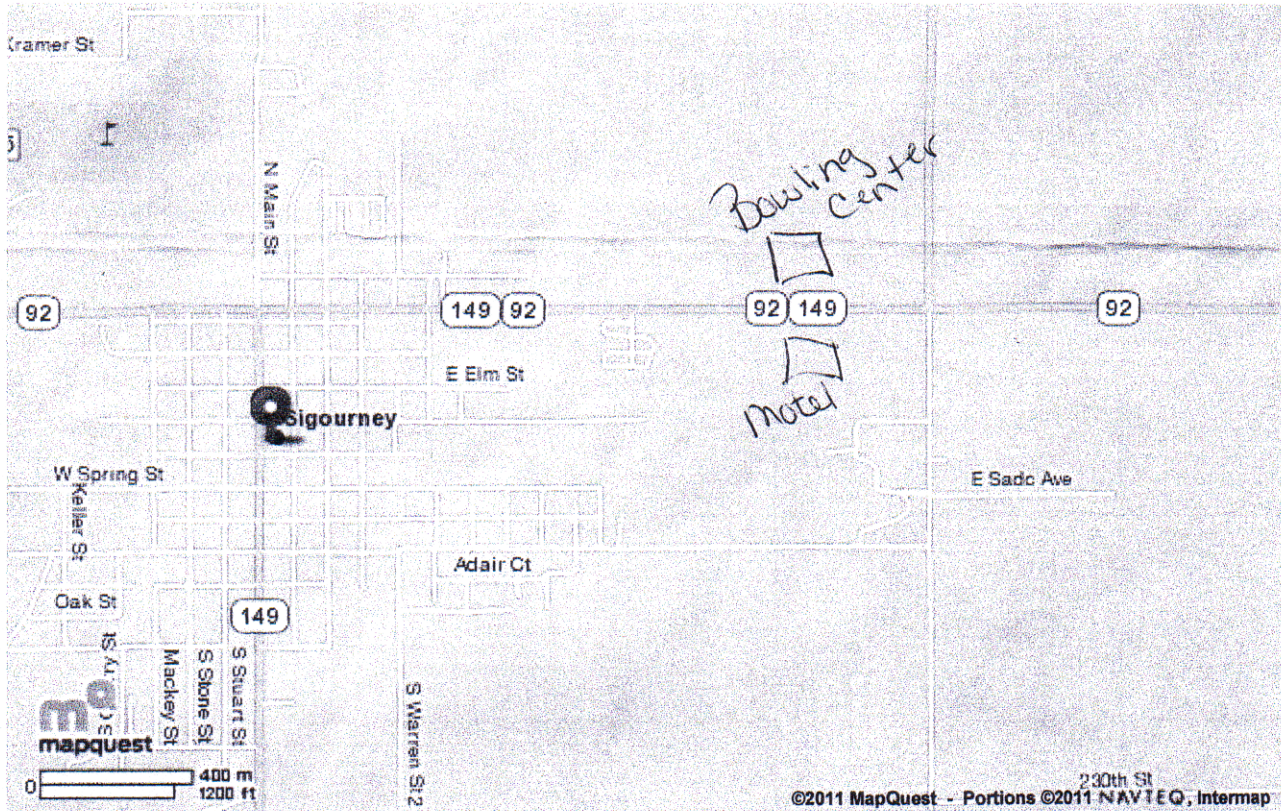

Notes

Map of:
Sigourney, IA

**Sigourney is located southeast of Des Moines.
It is 27 miles east of Oskaloosa on Hwy. 92**

The only motel in Sigourney is directly across from Keokuk Bowl.

**Belva Deer Inn
21638 Hwy. 92
Sigourney, IA
641-622-3200
1 King bed - \$69.00
2 Queens - \$64.00**

The other close motels would be in Oskaloosa.